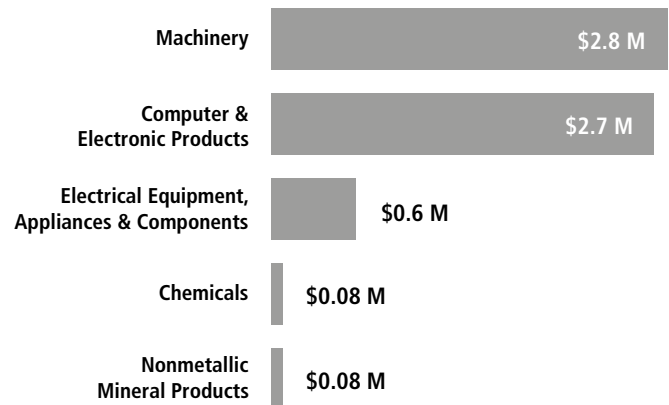

SWISS ECONOMIC IMPACT MONTANA

Montana Residents of Swiss Descent: 5,375

Employment Supported by Foreign Affiliates 2019

Top Exports of Goods by Industry from Montana to Switzerland, 2021

Total Export Value of Goods = \$5.6 M

Top Imports of Goods by Industry from Switzerland to Montana, 2021

Total Import Value of Goods = \$6.7 M

Swiss Companies Located in Montana

Adecco
Chubb (ACE)
Oerlikon
Syngenta
UBS
Zurich