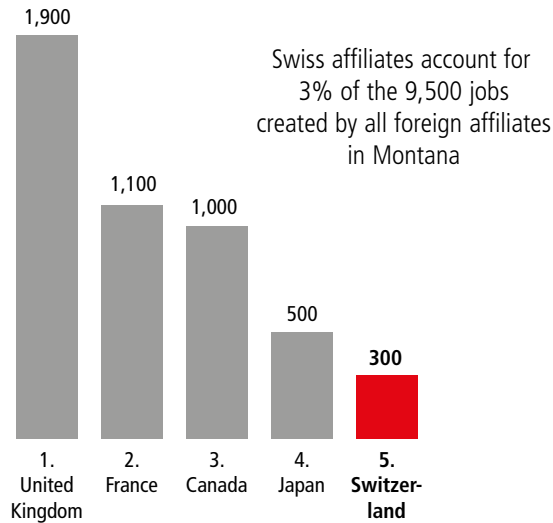

SWISS ECONOMIC IMPACT MONTANA

Montana Residents of Swiss Descent: 5,375

Employment Supported by Foreign Affiliates 2019

Top Exports of Goods by Industry from Montana to Switzerland, 2021

Total Export Value of Goods = \$5.6 M

Top Imports of Goods by Industry from Switzerland to Montana, 2021

Total Import Value of Goods = \$6.7 M

Swiss Companies Located in Montana

Adecco
Chubb (ACE)
Oerlikon
Syngenta
UBS
Zurich