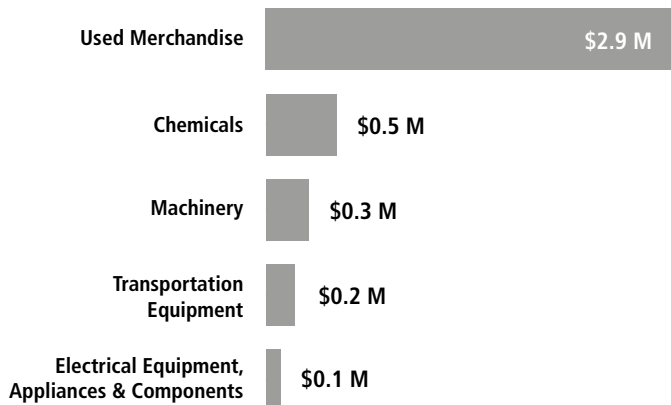

SWISS ECONOMIC IMPACT MONTANA

Montana Residents of Swiss Descent: 5,375

Employment Supported by Foreign Affiliates 2019

Top Exports of Goods by Industry from Montana to Switzerland, 2021

Total Export Value of Goods = \$5.6 M

Top Imports of Goods by Industry from Switzerland to Montana, 2021

Total Import Value of Goods = \$6.7 M

Swiss Companies Located in Montana

Adecco
Chubb (ACE)
Oerlikon
Syngenta
UBS
Zurich