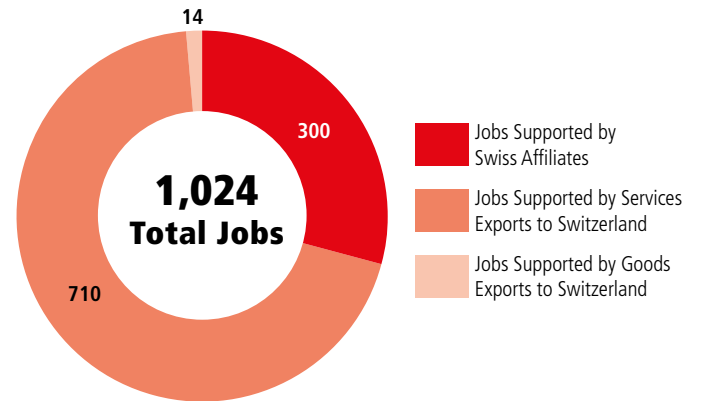

SWISS ECONOMIC IMPACT MONTANA

Montana Residents of Swiss Descent: 5,375

Employment Supported by Foreign Affiliates 2019

Top Exports of Goods by Industry from Montana to Switzerland, 2021

Total Export Value of Goods = \$5.6 M

Top Imports of Goods by Industry from Switzerland to Montana, 2021

Total Import Value of Goods = \$6.7 M

Swiss Companies Located in Montana

Adecco
Chubb (ACE)
Oerlikon
Syngenta
UBS
Zurich